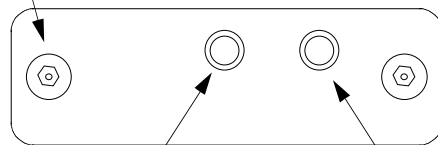

Back to Continuous Play -> press Arrow-Left button once

red LED -> battery charging

blue LED -> card access

mini-USB plug for charging

SDHC card slot

FRONT PANEL

front-plate screws
warranty void if removed

SDHC card orientation

TOP VIEW

Tactile pad with 5 push buttons
for music navigation and volume control

rear-plate screws
warranty void if removed.

REAR PANEL

Teramega
headphone output

Superduper
headphone output

Power ON

SDHC card inserted
as shown -> Power ON