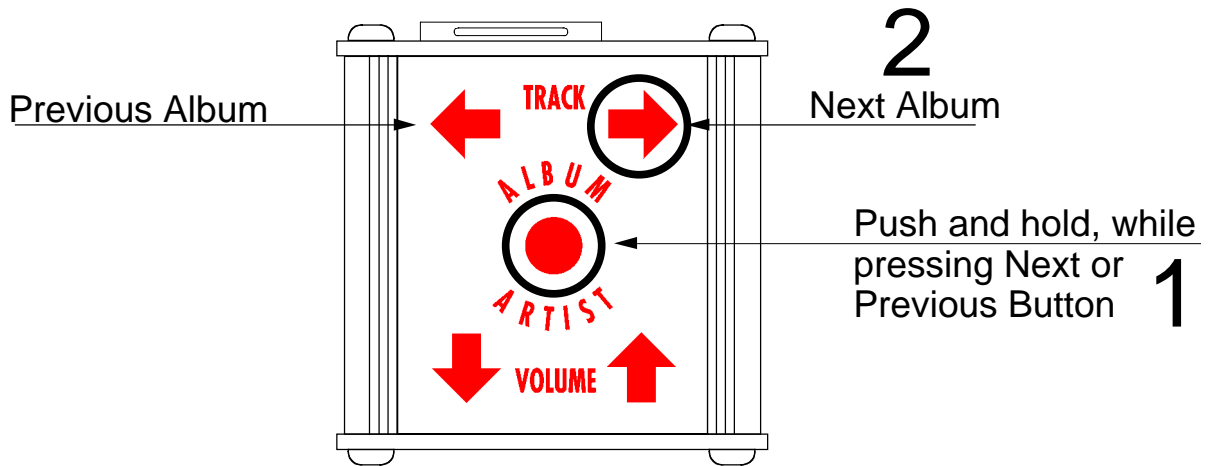

2) While holding Start/Stop Button, Press one of the 4 Arrow Buttons.

Previous Album

(jump to previous album
on SDHC card)

Next Album

(jump to next album
on SDHC card)

Push and hold, while
pressing one of the 4
arrow buttons.

Previous Artist

(jump to previous artist
on SDHC card)

Next Artist

(jump to next artist
on SDHC card)

Next / Previous Track jumps to next / prev. Track within a Playlist (Folder).

Next / Previous Album jumps to next /prev Album (Folder).