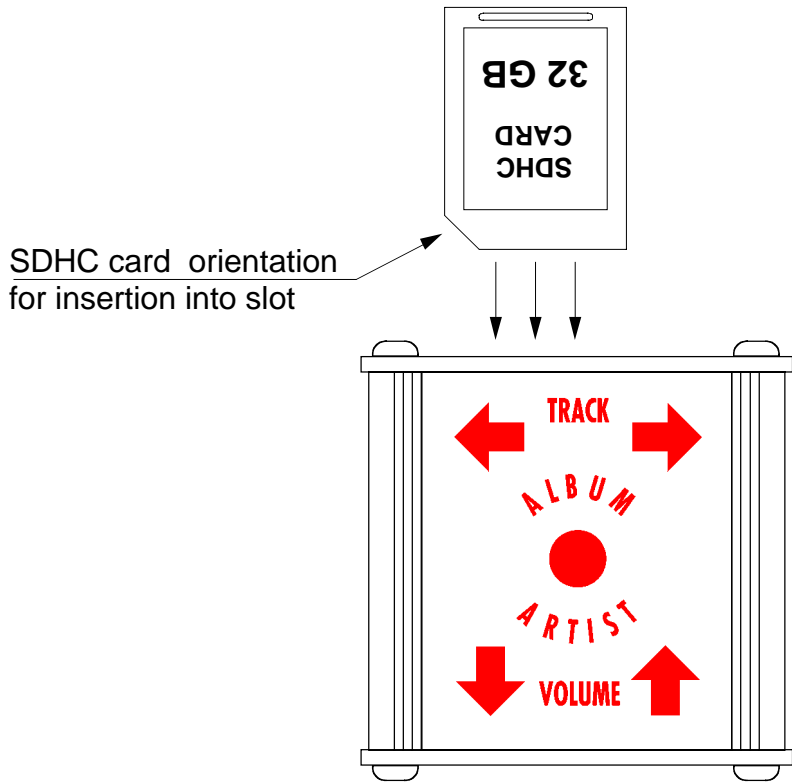

Back to Continuous Play -> press Arrow-Left button once

red LED -> battery charging

blue LED -> card access

mini-USB plug for charging

SDHC card slot

FRONT PANEL

front-plate screws
warranty void if removed

SDHC card orientation

TOP VIEW

Tactile pad with 5 push buttons
for music navigation and volume control

rear-plate screws
warranty void if removed.

REAR PANEL

Teramega
headphone output

Superduper
headphone output

Power ON

SDHC card inserted
as shown -> Power ON