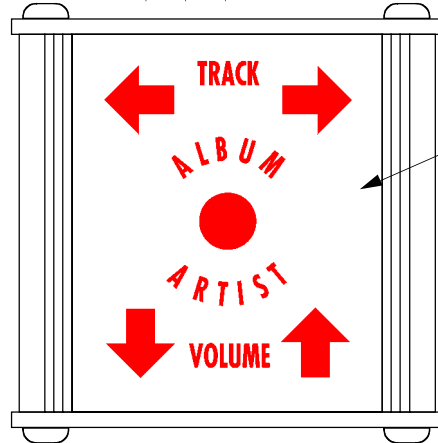

Back to Continuous Play -> press Arrow-Left button once

red LED -> battery charging

blue LED -> card access

mini-USB plug for charging

SDHC card slot

FRONT PANEL

front-plate screws
warranty void if removed

SDHC card orientation

TOP VIEW

Tactile pad with 5 push buttons
for music navigation and volume control

rear-plate screws
warranty void if removed.

REAR PANEL

Teramega
headphone output

Superduper
headphone output

Power ON

SDHC card inserted
as shown -> Power ON