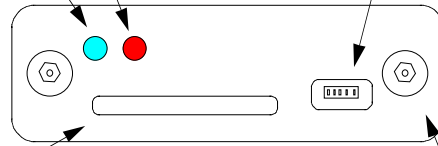

Back to Continuous Play -> press Arrow-Left button once

red LED -> battery charging

blue LED -> card access

mini-USB plug for charging

SDHC card slot

FRONT PANEL

front-plate screws
warranty void if removed

SDHC card orientation