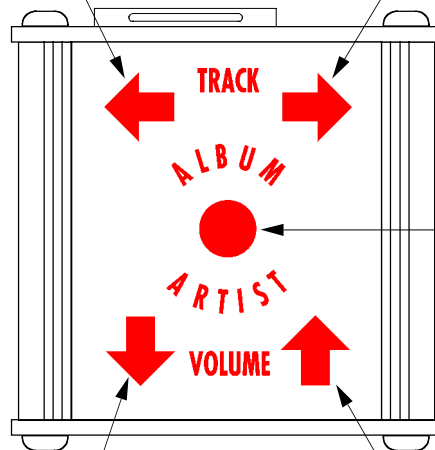

TOP VIEW

Tactile pad with 5 push buttons
for music navigation and volume control

rear-plate screws
warranty void if removed.

REAR PANEL

Teramega
headphone output

Superduper
headphone output

Power ON

SDHC card inserted
as shown -> Power ON

Power OFF

Pull out SDHC card
5mm -> Power OFF

Previous Track
(alphabetically in
current playlist)

Next Track
(alphabetically in
current playlist)

Stop/Start Playback

Volume down
(less loud)

Volume up
(louder)

Copy wav files from PC to SDHC card via SDHC card adapter.

wav files on base level of SDHC card

Artist folder

wav files in Artist folder

Album folder

wav files in Album folder

Album folder

1) Push and Hold Start/Stop Button.